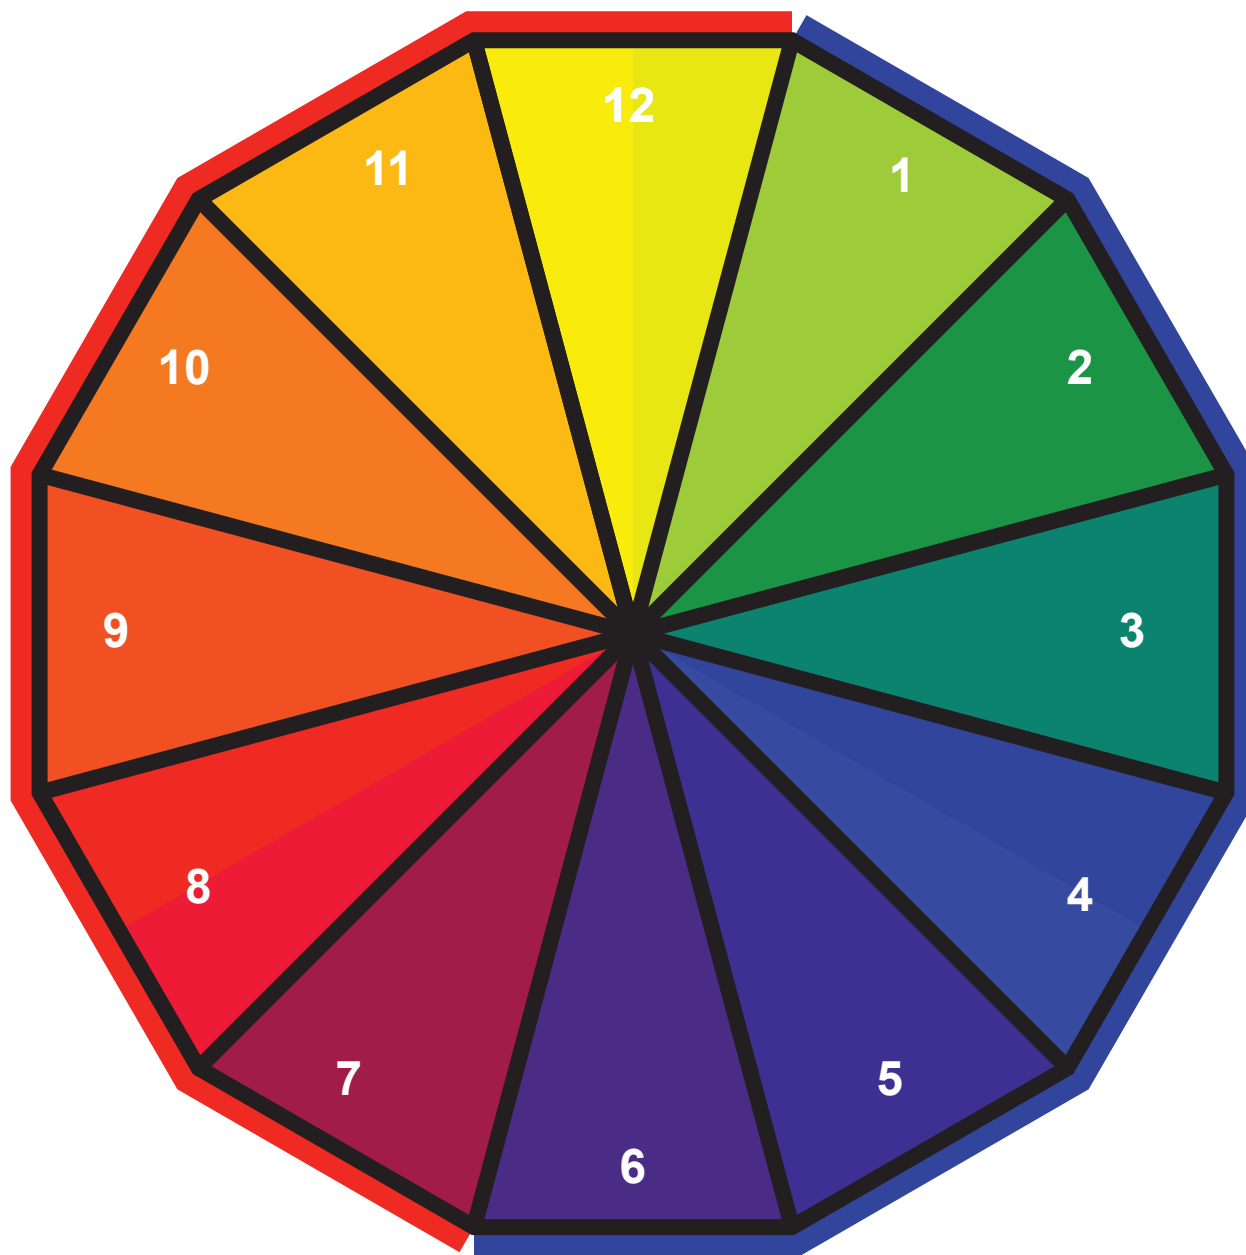

COLOR WHEEL

Warm Colors

- 7. Red-violet
- 8. warm & cool Red
- 9. Red-orange
- 10. Orange
- 11. Yellow-orange
- 12. warm & cool Yellow

Cool Colors

- 1. Yellow-green
- 2. Green
- 3. Blue-green
- 4. warm & cool Blue
- 5. Blue-violet
- 6. Violet